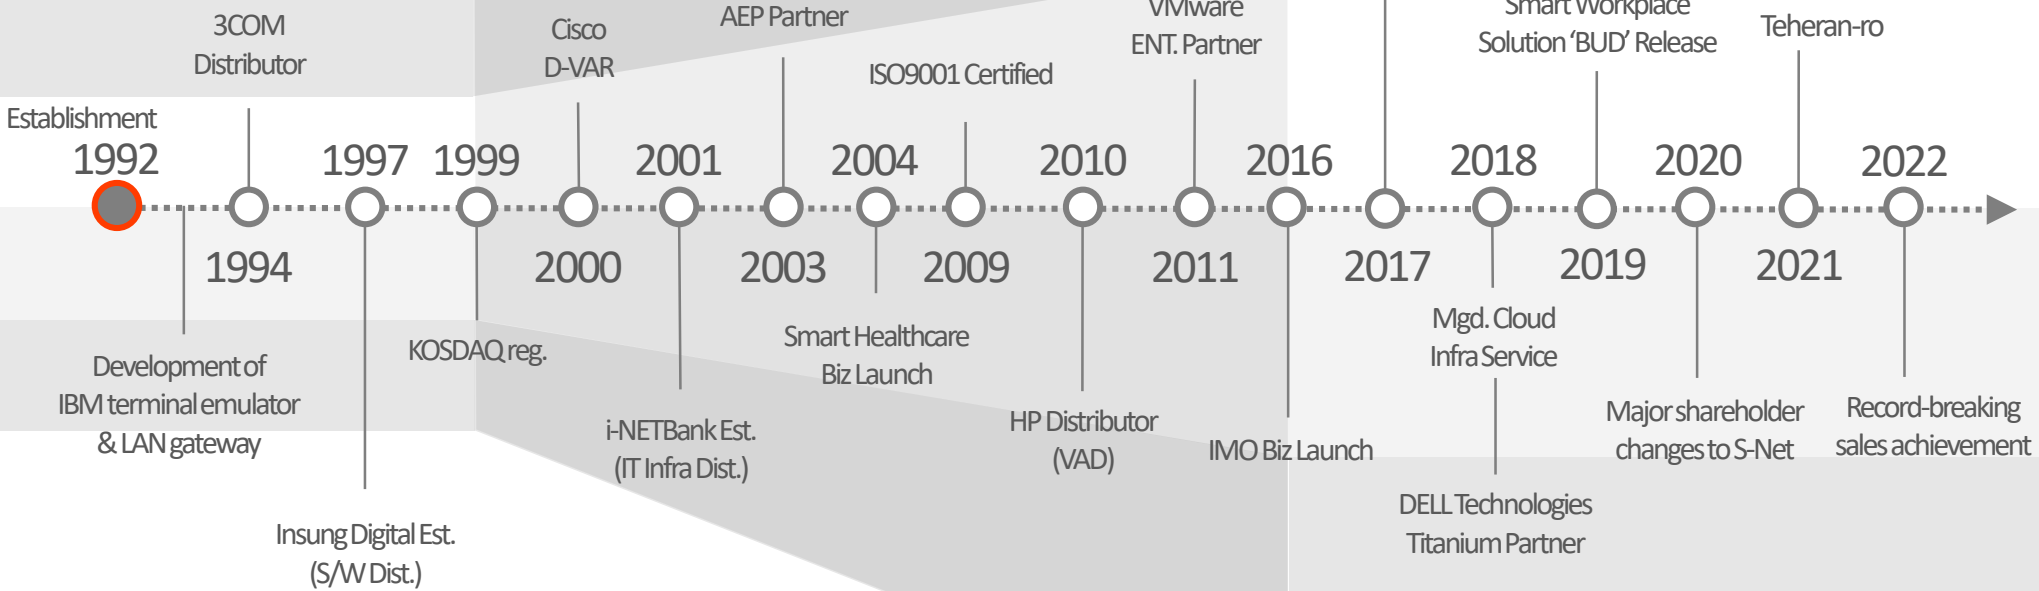

31 years of experience in total IT service

- IT services
- Remote Healthcare
- Infra Managed Services
- Unified Comm.
- Network/Server/Storage
- Security
- Virtualization

28.6M USD Revenue* (FY22)

4 Affiliates

Top Partner in Korea

- CISCO Gold (Collab/SDN)
- DELL Tech. Titanium (HCI/CI)
- ARUBA Dist. (Mobility, N/W)
- VMware Avd. (DC Virtualization)

DELL Technologies

vmware®

IT Lifecycle Support

- Consulting
- Design
- Procurement/Provision
- Implementation/Optimization
- Operation/Mgmt.
- Maintenance

History of INSUNG

TRANSFORMATION

G R O W T H

BEGINNING

Financial Highlights

Revenue

Affiliate Companies

iNETBank