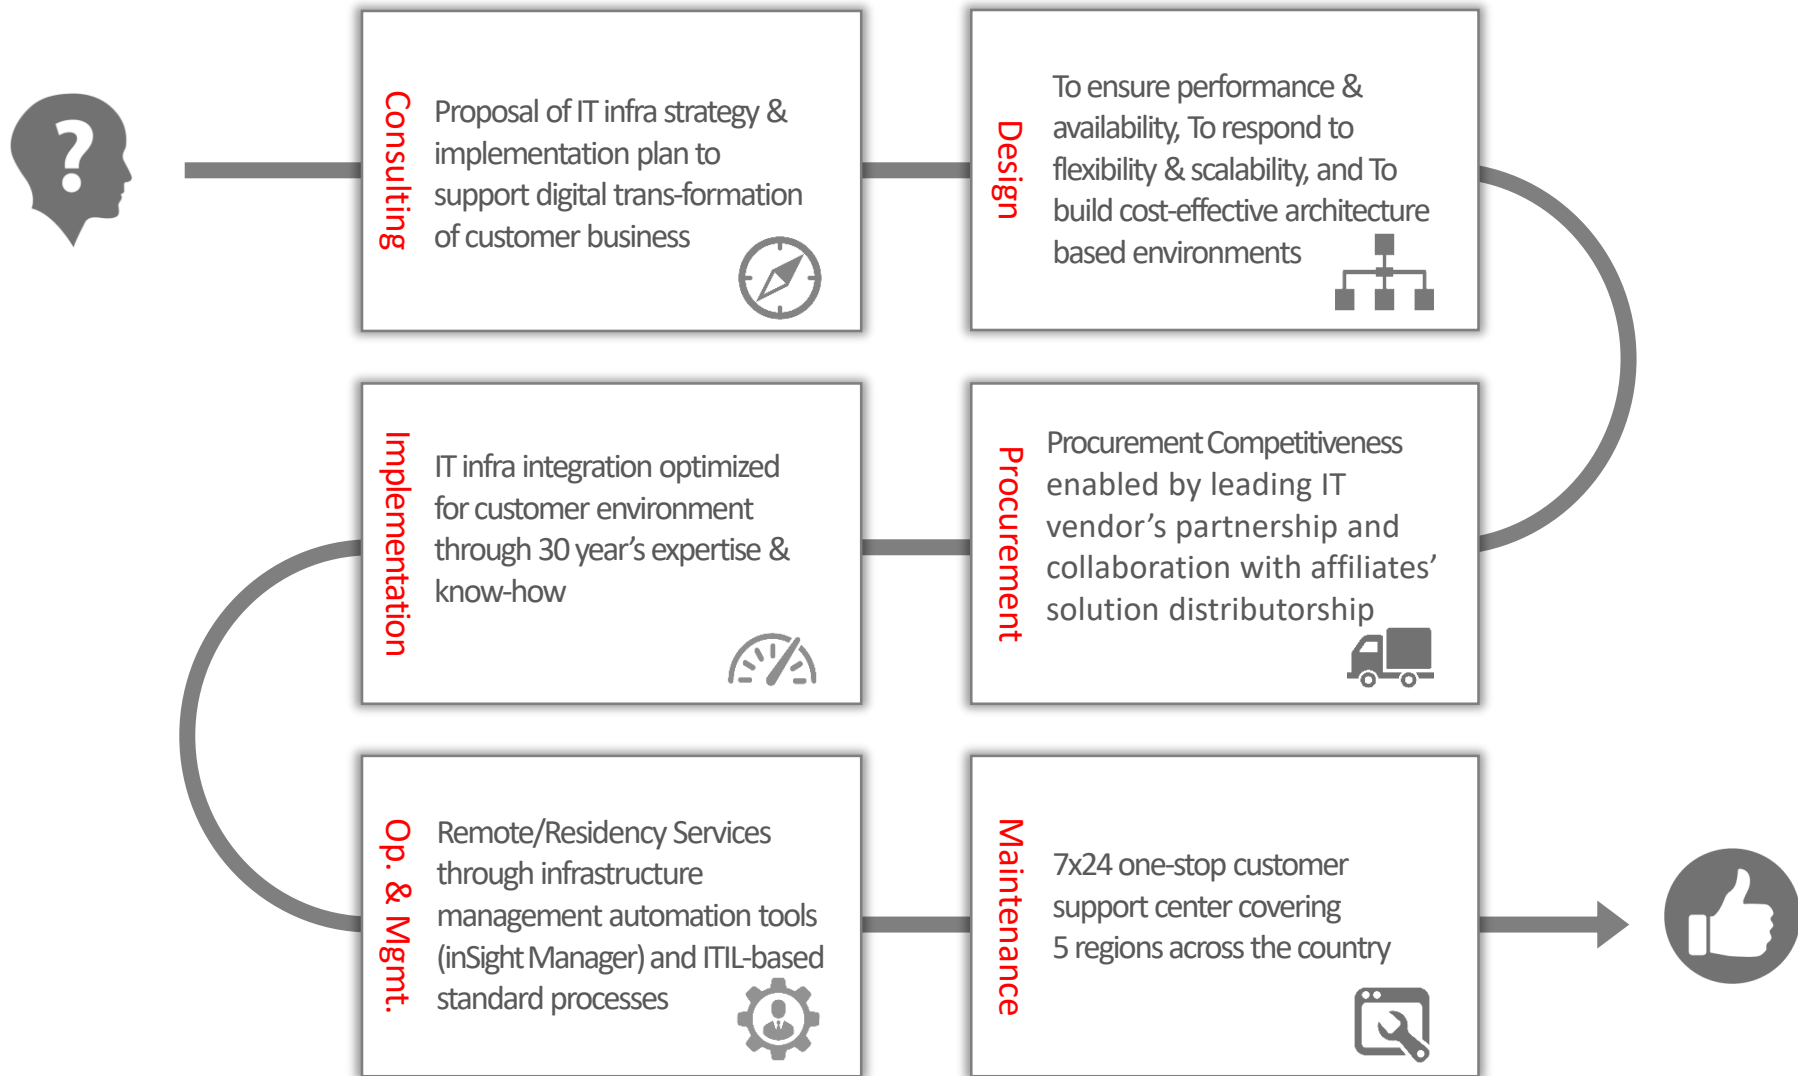

Network/Security

- Software Defined Network
 - Campus Network (SDA)
 - Data Center (ACI)
 - Branch/Remote (SD-WAN)
- Edge-to-Cloud Security (SASE)

Embedded

- Embedded System Integration/Customization
 - H/W: VPX, VME etc.
 - S/W: RTOS, PCIe Comm. etc.
- Industrial/Military Solutions Dev.
 - Rail, Aviation, Warships, Tactical Training

IT Infra Lifecycle Support

Why
Choose Us

Core Competencies

30 years of Expertise in IT Infrastructure

- Integration of IT infrastructure including network, server, storage, collaboration and security

Technical Professionals by Field